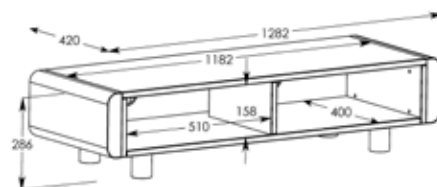

Loading capacity

Top shelf	40 kg
Bottom shelf/per compartment	10 kg